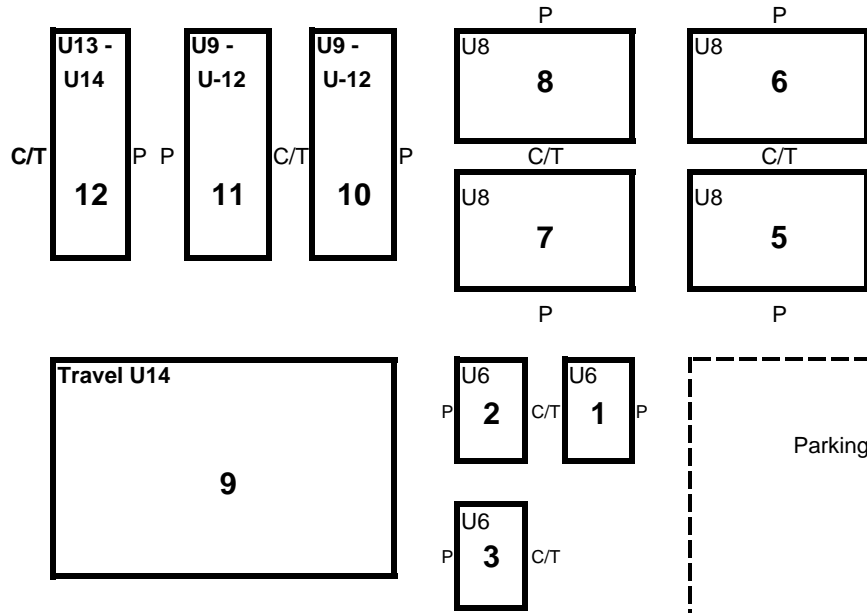

FIRESTATION

WILBUR RD

ROUTE 18

Travel U9
23

Travel U10
22

Travel U11
21

Parking Parking Parking Parking Parking Parking **C/T - Coaches/Teams**
P - Parents