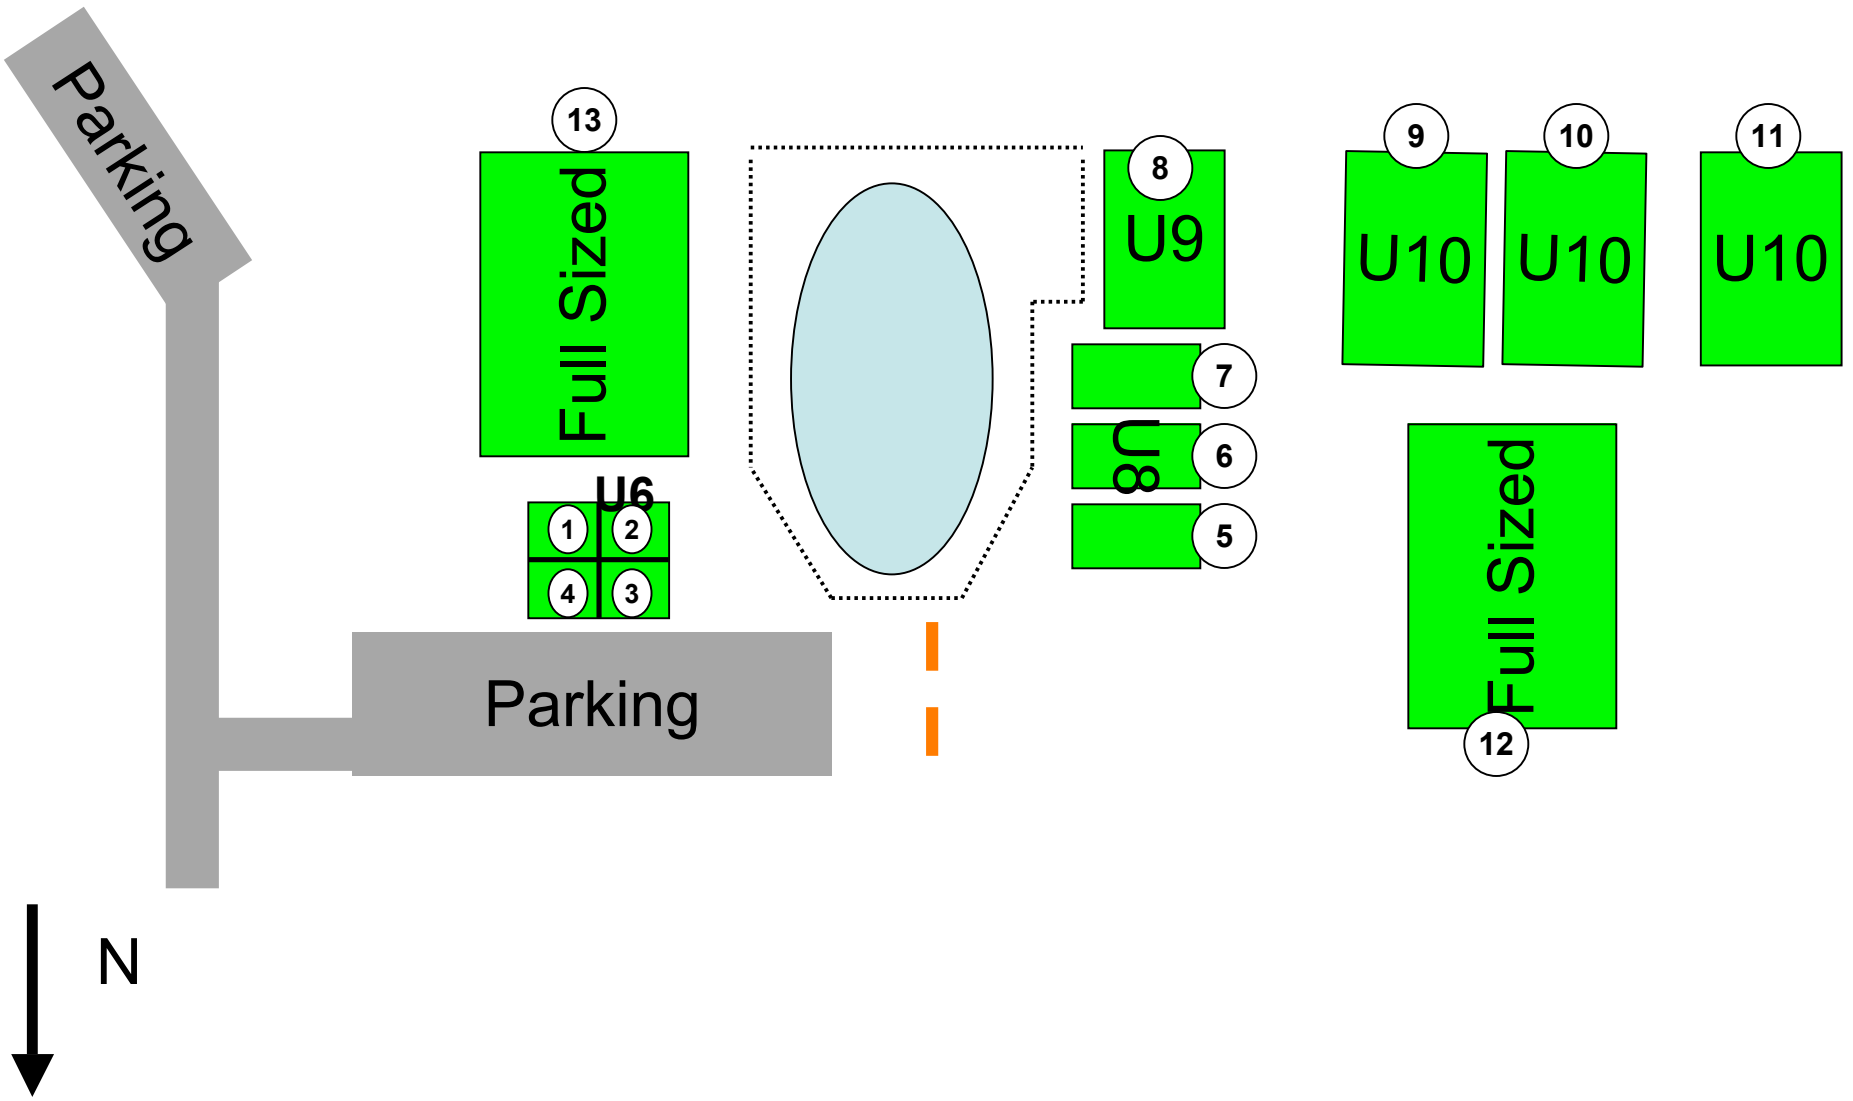

ROUTE 3

I 270

GRANGER PARK

3717 Ridge Road
Medina, Ohio, 44256

RT 94

GRANGER TOWN HALL

I 71

HIGHLAND MIDDLESCHOOL

FIRESTATION

WILBUR RD

ROUTE 18

Travel U9
23

Travel U10
22

Travel U11
21

Parking Parking Parking Parking Parking Parking **C/T - Coaches/Teams**
P - Parents